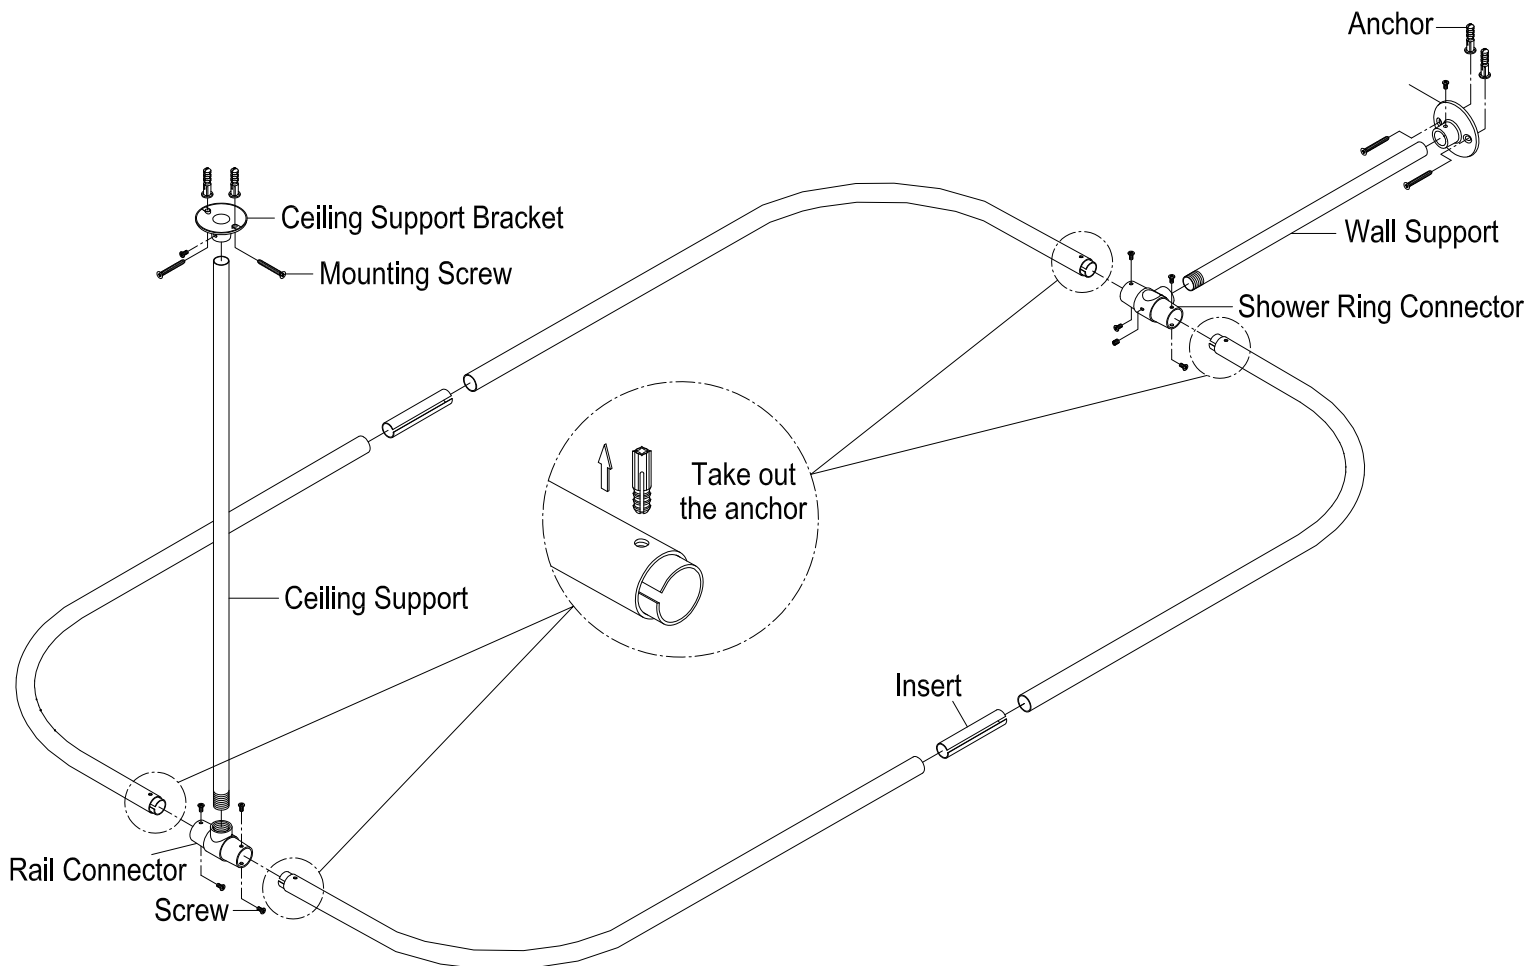

KINGSTON BRASS

THE TRADITION OF FINE BRASS

INSTALLATION INSTRUCTIONS

For Use With KB's Shower Rod Bath Supply

Parts:

Mounting Screw & Anchor	Screw	Set Screw
		
4 Pcs	10 Pcs	1 Pc

www.kingstonbrass.com

TOLL-FREE CUSTOMER SERVICE: 1-877-2-KBRASS